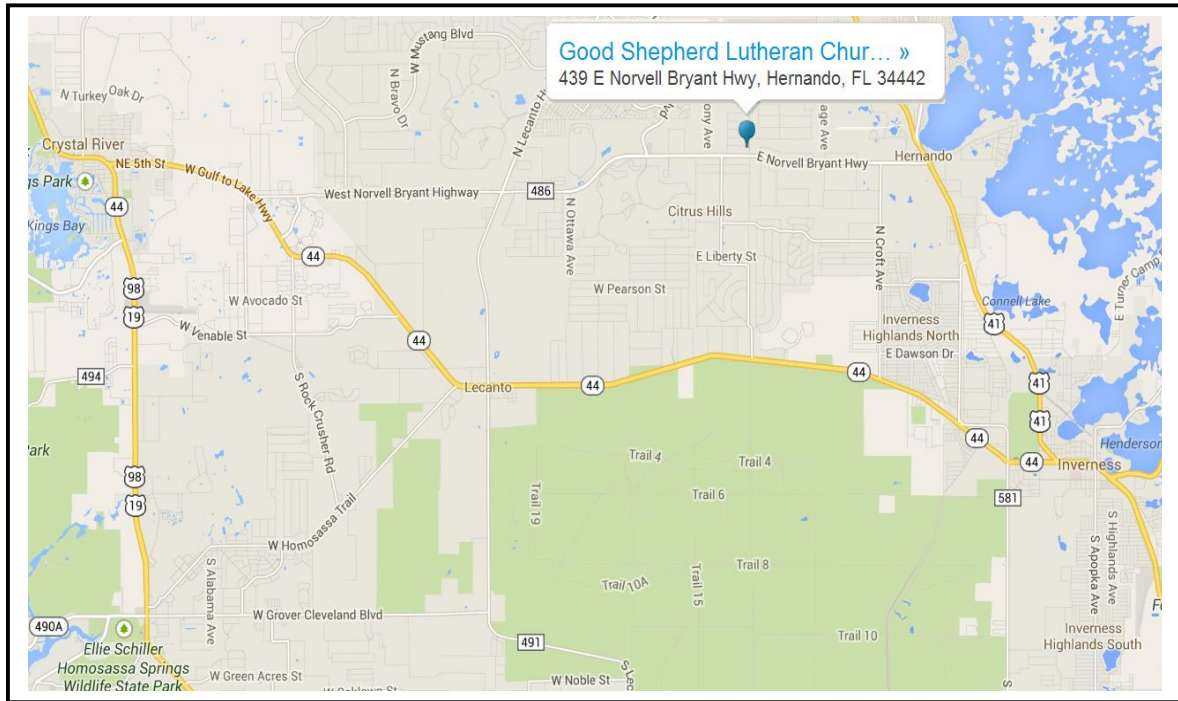

CITRUS COUNTY GENEALOGICAL SOCIETY

**DIRECTIONS TO: GOOD SHEPARD LUTHERAN CHURCH
439 E. NORVELL BRYANT HWY (CR-486)
HERNANDO, FL**

DRIVING DIRECTIONS FROM:

Crystal River	Homosassa	Inverness	Ocala
<ol style="list-style-type: none"> 1. Turn East onto Gulf to Lake Hwy (SR-44). 2. Turn left onto W Norvell Bryant Hwy (CR-486). 3. At the light controlled intersection of N Citrus Hills Blvd and E Norvell Bryant Hwy, turn left into the Good Shepard Lutheran Church parking lot. 	<ol style="list-style-type: none"> 1. Turn East onto Gulf to Lake Hwy (SR-44). 2. Turn left onto N Lecanto Hwy (CR-491). 3. Turn right onto W Norvell Bryant Hwy (CR-486). 4. At the light controlled intersection of N Citrus Hills Blvd and E Norvell Bryant Hwy, turn left into the Good Shepard Lutheran Church parking lot. 	<ol style="list-style-type: none"> 1. Turn North onto N Florida Ave (US-41). 2. Turn left onto E Norvell Bryant Hwy (CR-486). 3. At the light controlled intersection of N Citrus Hills Blvd and E Norvell Bryant Hwy, turn right into the Good Shepard Lutheran Church parking lot. 	<ol style="list-style-type: none"> 1. Turn onto SR-200 toward Hernando. 2. Continue to follow N Carl G Rose Hwy (SR-200). 3. Turn left onto N Florida Ave (US-41). 4. Turn right onto E Norvell Bryant Hwy (CR-486). 5. At the light controlled intersection of N Citrus Hills Blvd and E Norvell Bryant Hwy, turn right into the Good Shepard Lutheran Church parking lot.